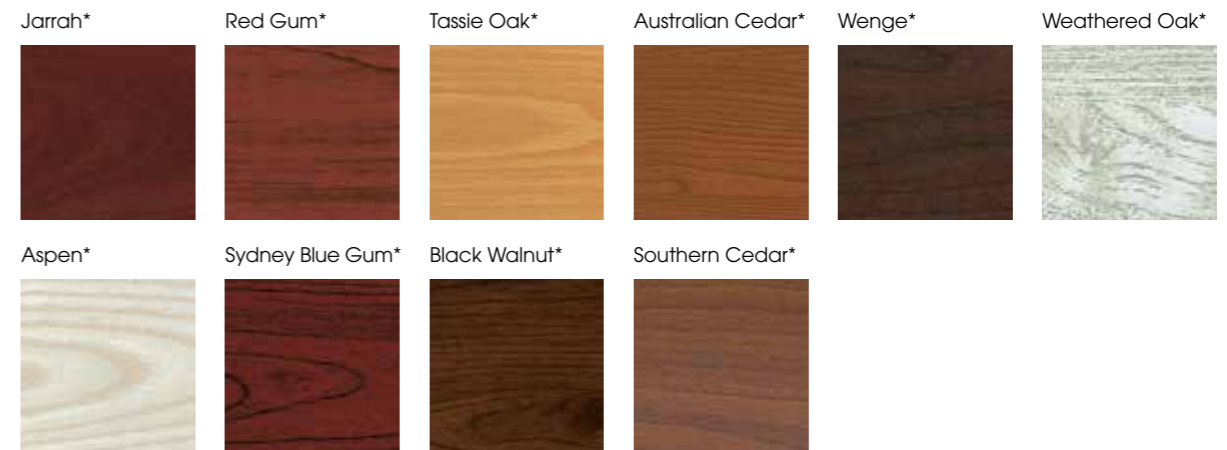

Knotwood™ is only available on Seville, Torino & Madrid designs.

A STYLISH RANGE OF CONTEMPORARY & TIMELESS FINISHES
EXCLUSIVE TO **b&d Panelift Icon.**

Create a visually stunning statement, with the shimmering effects cleverly designed to subtly change in appearance as light conditions alter throughout the day.

Created by Dulux® to withstand even the harshest Australian conditions.

Additional Dulux colours also available, contact B&D® for more details.