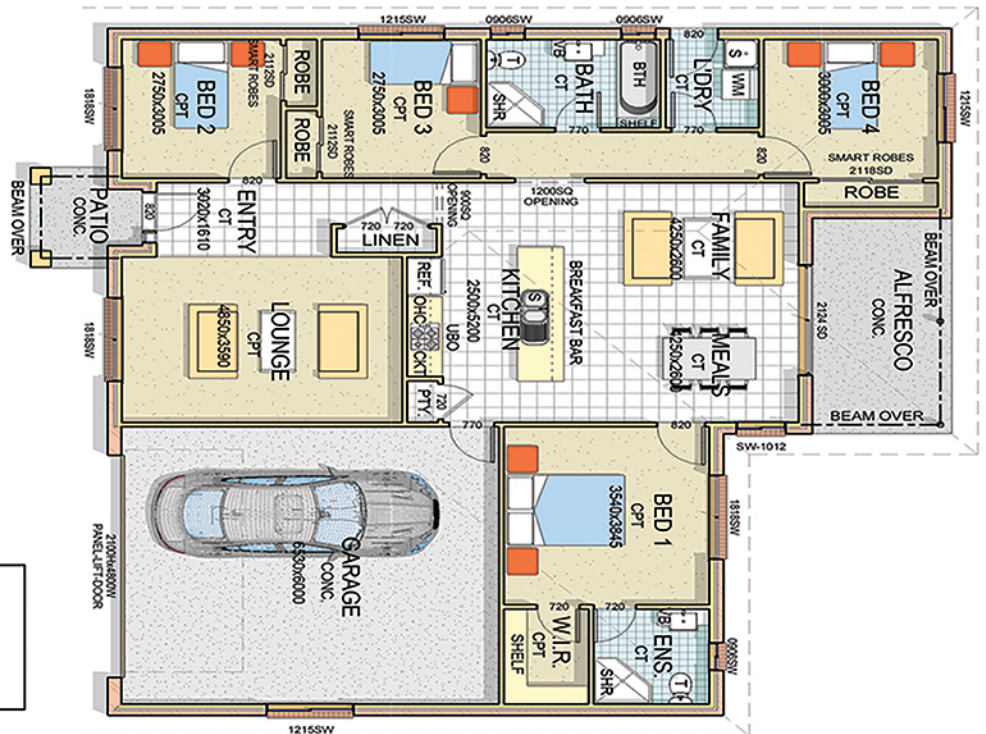

THE RUTHERFORD

Just ONE STEP away from your DREAM HOME

AREAS	
PROPOSED FLOOR AREA:	138m ²
PROPOSED FLOOR AREA:	42m ²
PROPOSED VERANDAH AREA:	15m ²
TOTAL AREA:	195m ²